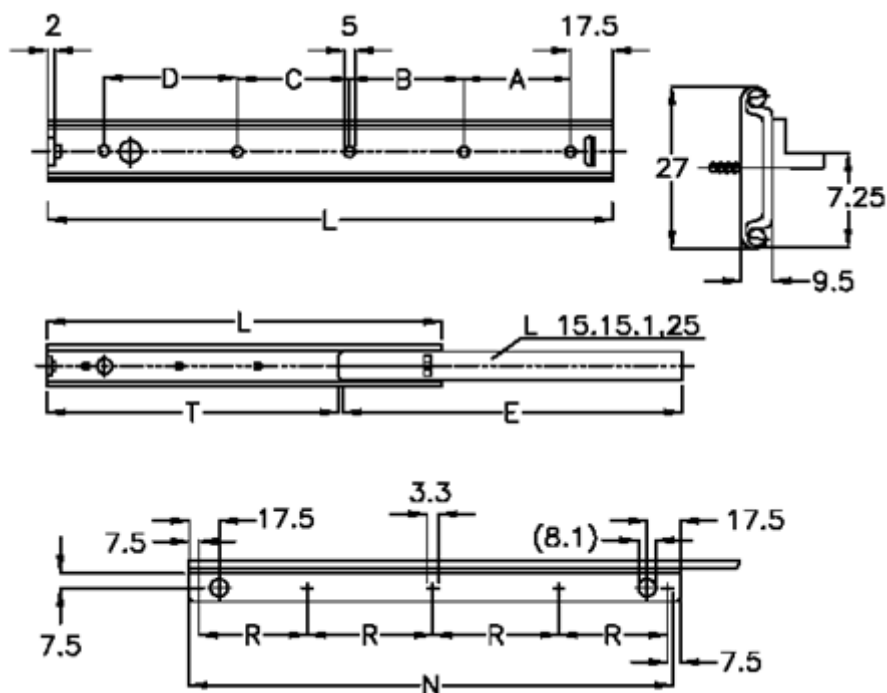

Article number: 11109054

Description: Thomas Regout Telescopic slide 11109054 EMS2, 2joints
Length 550 mm / load cap. 23 kgs / extension 420 mm

Measures

A	= 128	R = 127.5
B	= 96	T = 420
C	= 160	
D	= 128	
E	= 523	
L	= 550	
Load capacity side mounted	= 19	
N	= 525	